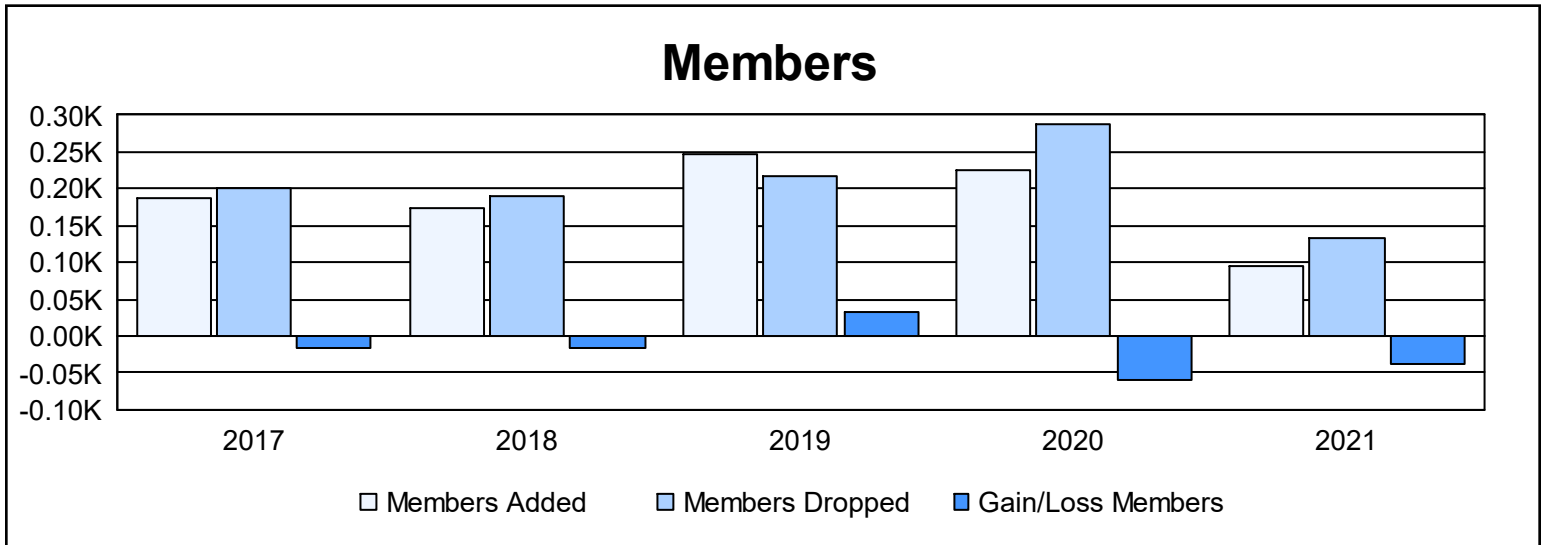

Year	New Clubs	Dropped Clubs	Gain/ Loss Clubs	New Members	Charter Members	Reinstate Members	Transfer Members	Total Member Added	Total Members Dropped	Gain/ Loss Members
2016-2017	0	0	0	180	4	2	0	186	202	-16
2017-2018	0	1	-1	163	4	5	3	175	191	-16
2018-2019	0	2	-2	209	16	3	20	248	216	32
2019-2020	0	3	-3	207	3	13	3	226	287	-61
2020-2021	0	1	-1	80	0	7	7	94	132	-38
<b>Average</b>	<b>0</b>	<b>1</b>	<b>-1</b>	<b>168</b>	<b>5</b>	<b>6</b>	<b>7</b>	<b>186</b>	<b>206</b>	<b>-20</b>

### Membership Composition June 2021 Cumulative