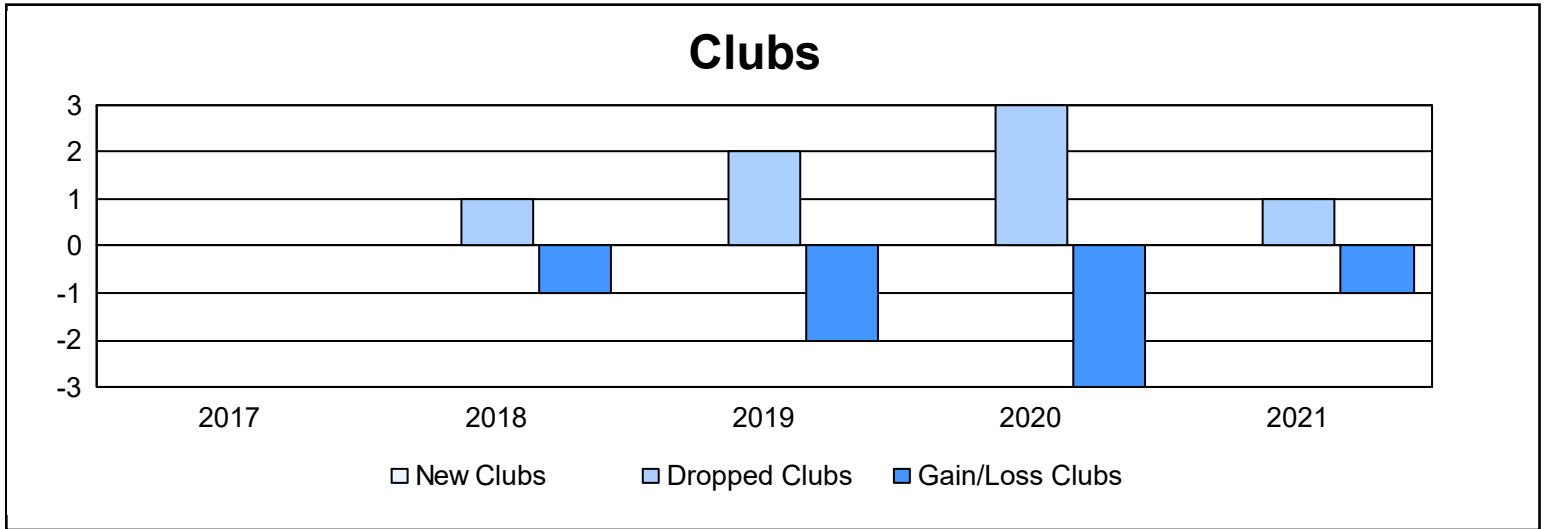

Year	New Clubs	Dropped Clubs	Gain/ Loss Clubs	New Members	Charter Members	Reinstate Members	Transfer Members	Total Member Added	Total Members Dropped	Gain/ Loss Members
2016-2017	0	0	0	180	4	2	0	186	202	-16
2017-2018	0	1	-1	163	4	5	3	175	191	-16
2018-2019	0	2	-2	209	16	3	20	248	216	32
2019-2020	0	3	-3	207	3	13	3	226	287	-61
2020-2021	0	1	-1	80	0	7	7	94	132	-38
<b>Average</b>	<b>0</b>	<b>1</b>	<b>-1</b>	<b>168</b>	<b>5</b>	<b>6</b>	<b>7</b>	<b>186</b>	<b>206</b>	<b>-20</b>

### Membership Composition June 2021 Cumulative