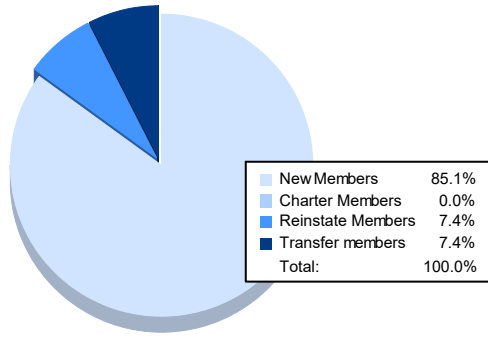

Year	New Clubs	Dropped Clubs	Gain/ Loss Clubs	New Members	Charter Members	Reinstate Members	Transfer Members	Total Member Added	Total Members Dropped	Gain/ Loss Members
2016-2017	0	0	0	180	4	2	0	186	202	-16
2017-2018	0	1	-1	163	4	5	3	175	191	-16
2018-2019	0	2	-2	209	16	3	20	248	216	32
2019-2020	0	3	-3	207	3	13	3	226	287	-61
2020-2021	0	1	-1	80	0	7	7	94	132	-38
<b>Average</b>	<b>0</b>	<b>1</b>	<b>-1</b>	<b>168</b>	<b>5</b>	<b>6</b>	<b>7</b>	<b>186</b>	<b>206</b>	<b>-20</b>

### Membership Composition June 2021 Cumulative